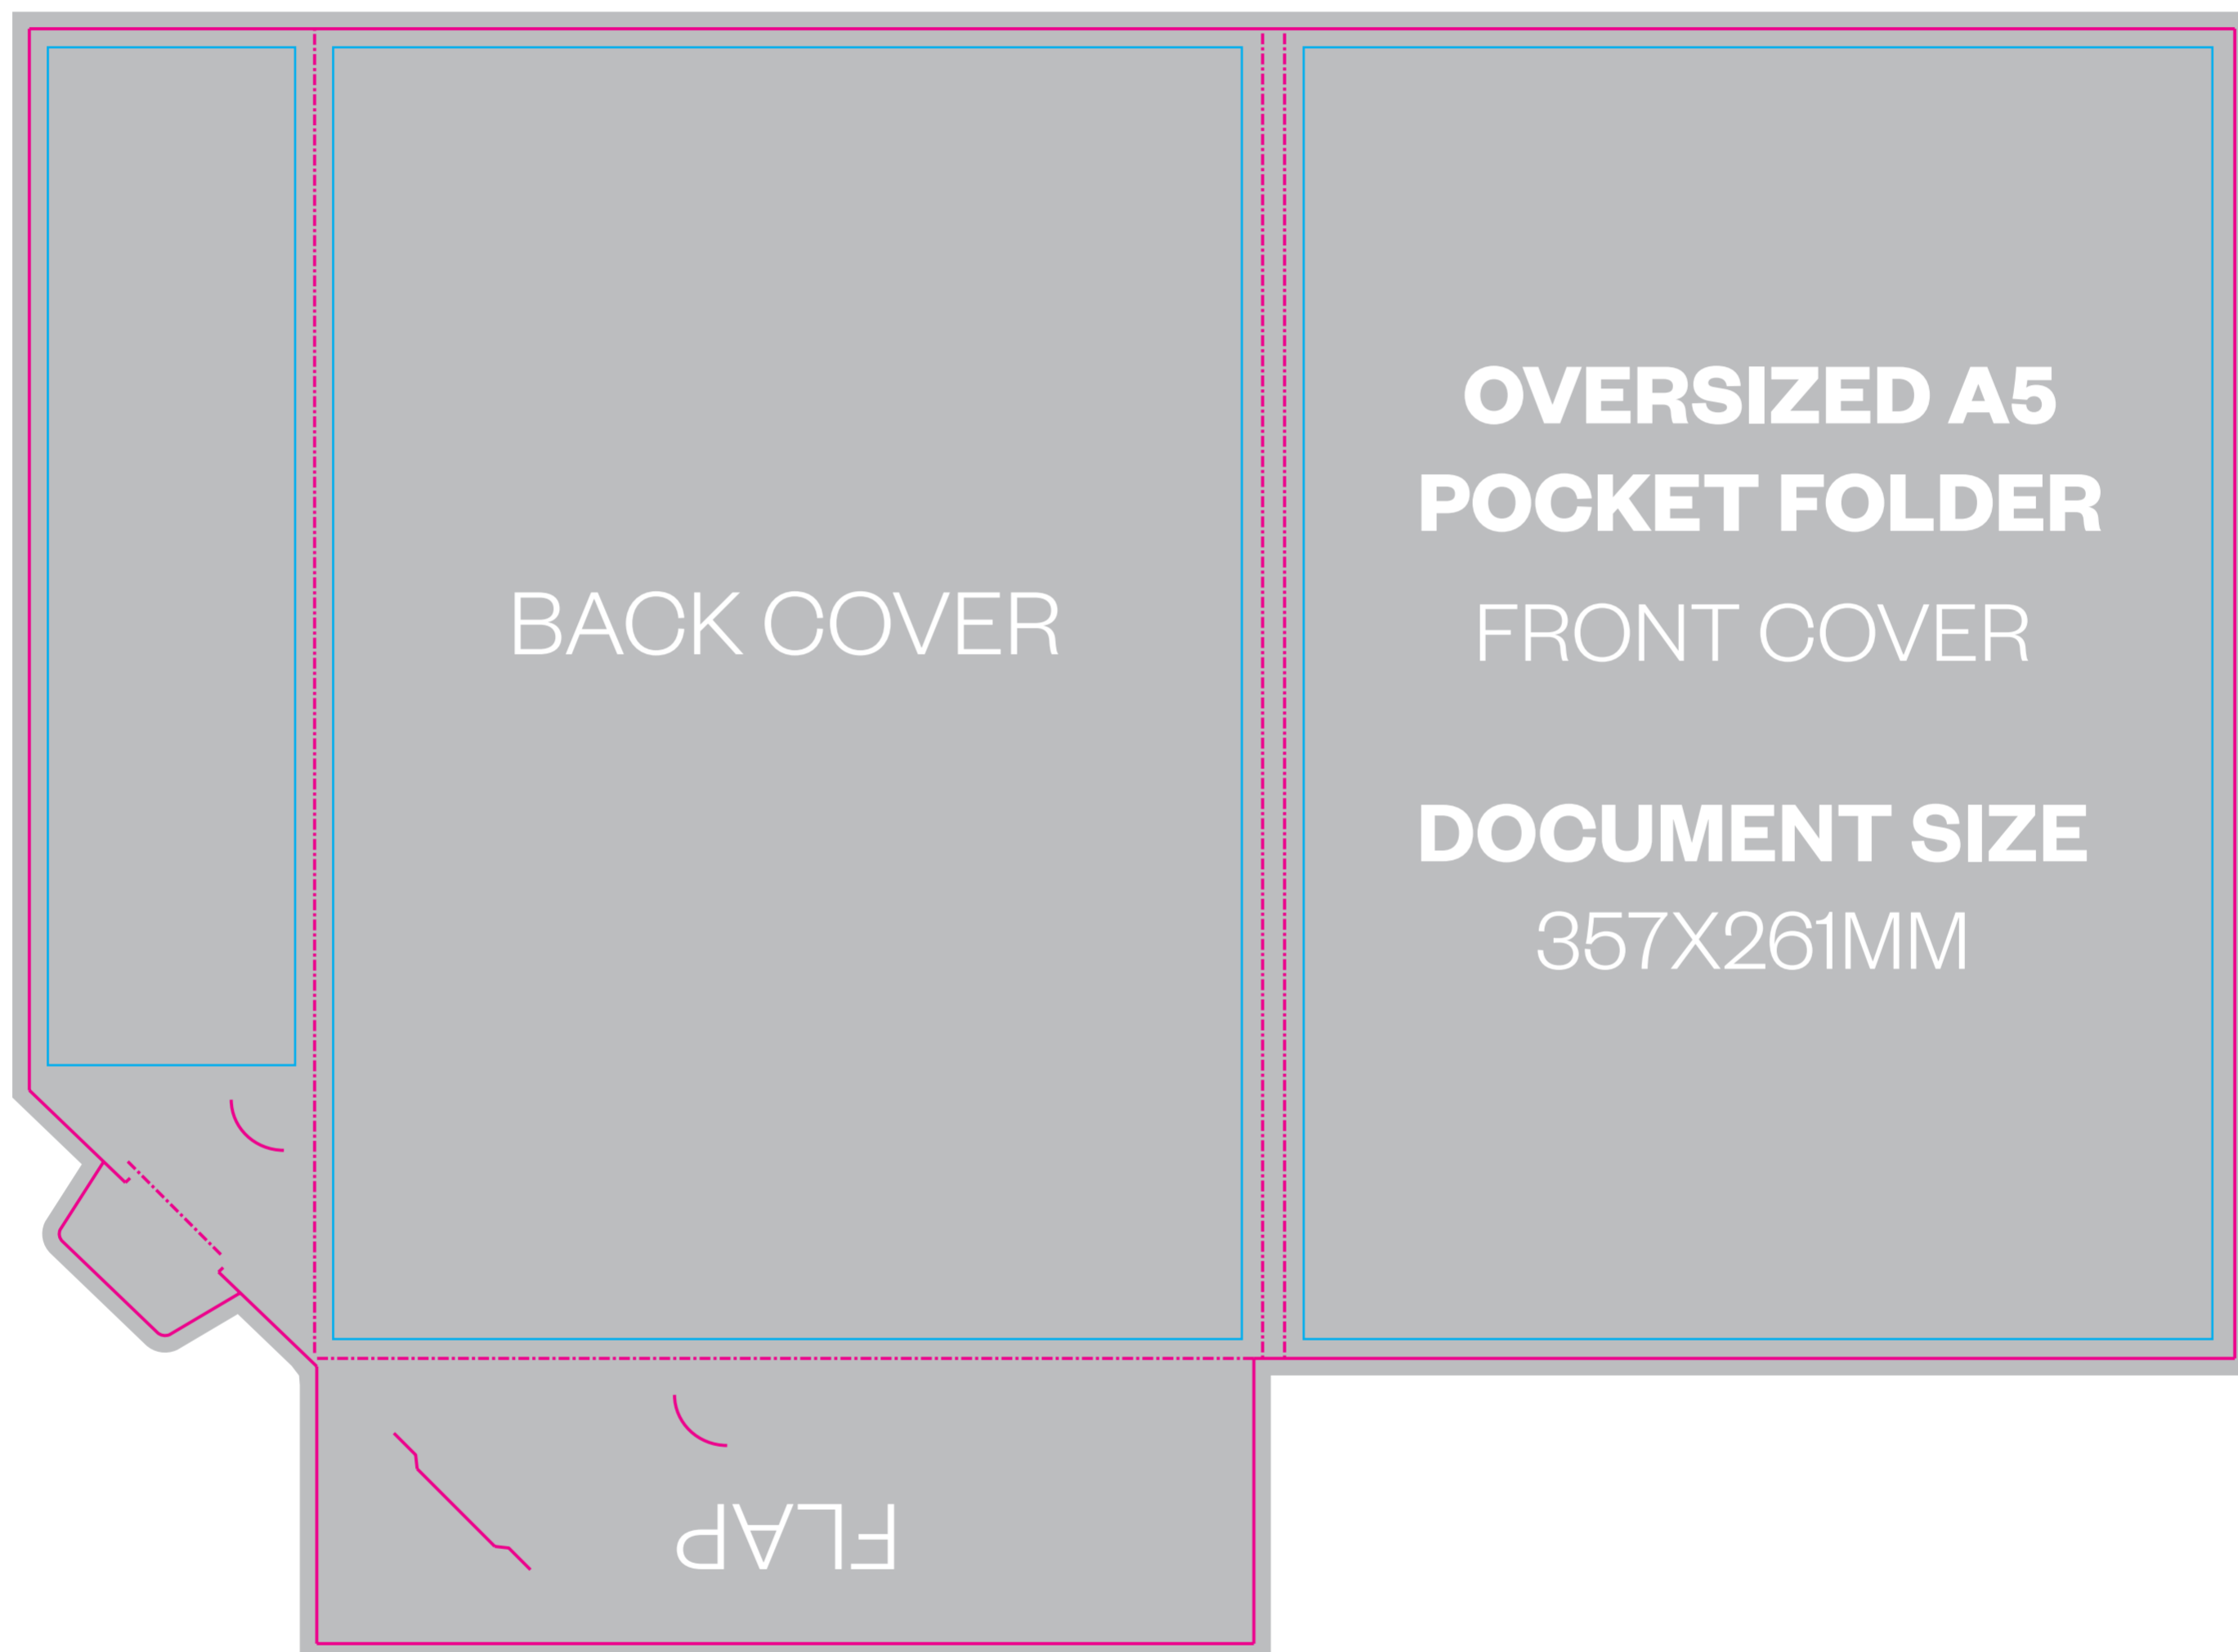

Artwork Guidelines

Example: Oversized A5 **CLIP TOGETHER** Folder (3mm Spine)

- Keep Text Inside
- Cut Line
- Image Area (including bleed)

OUTER
PLEASE NOTE:
THIS TEMPLATE HAS 2 PAGES

Artwork Requirements

- Logos and text in vector when ever possible
- 3mm Bleed
- Images in CMYK at 300dpi
- All text converted to outlines
- Artwork supplied full size when possible

Accepted File Formats:

- Adobe Illustrator Ai/EPS files
- Adobe PDF High Resolution (recommended)

Contact Us:

**IF YOU REQUIRE ASSISTANCE,
PLEASE CONTACT OUR STUDIO:**

(0115) 940051
studio@crsgraphics.co.uk

INNER
PLEASE NOTE:
THIS TEMPLATE HAS 2 PAGES

Artwork Requirements

- Logos and text in vector when ever possible
- 3mm Bleed
- Images in CMYK at 300dpi
- All text converted to outlines
- Artwork supplied full size when possible