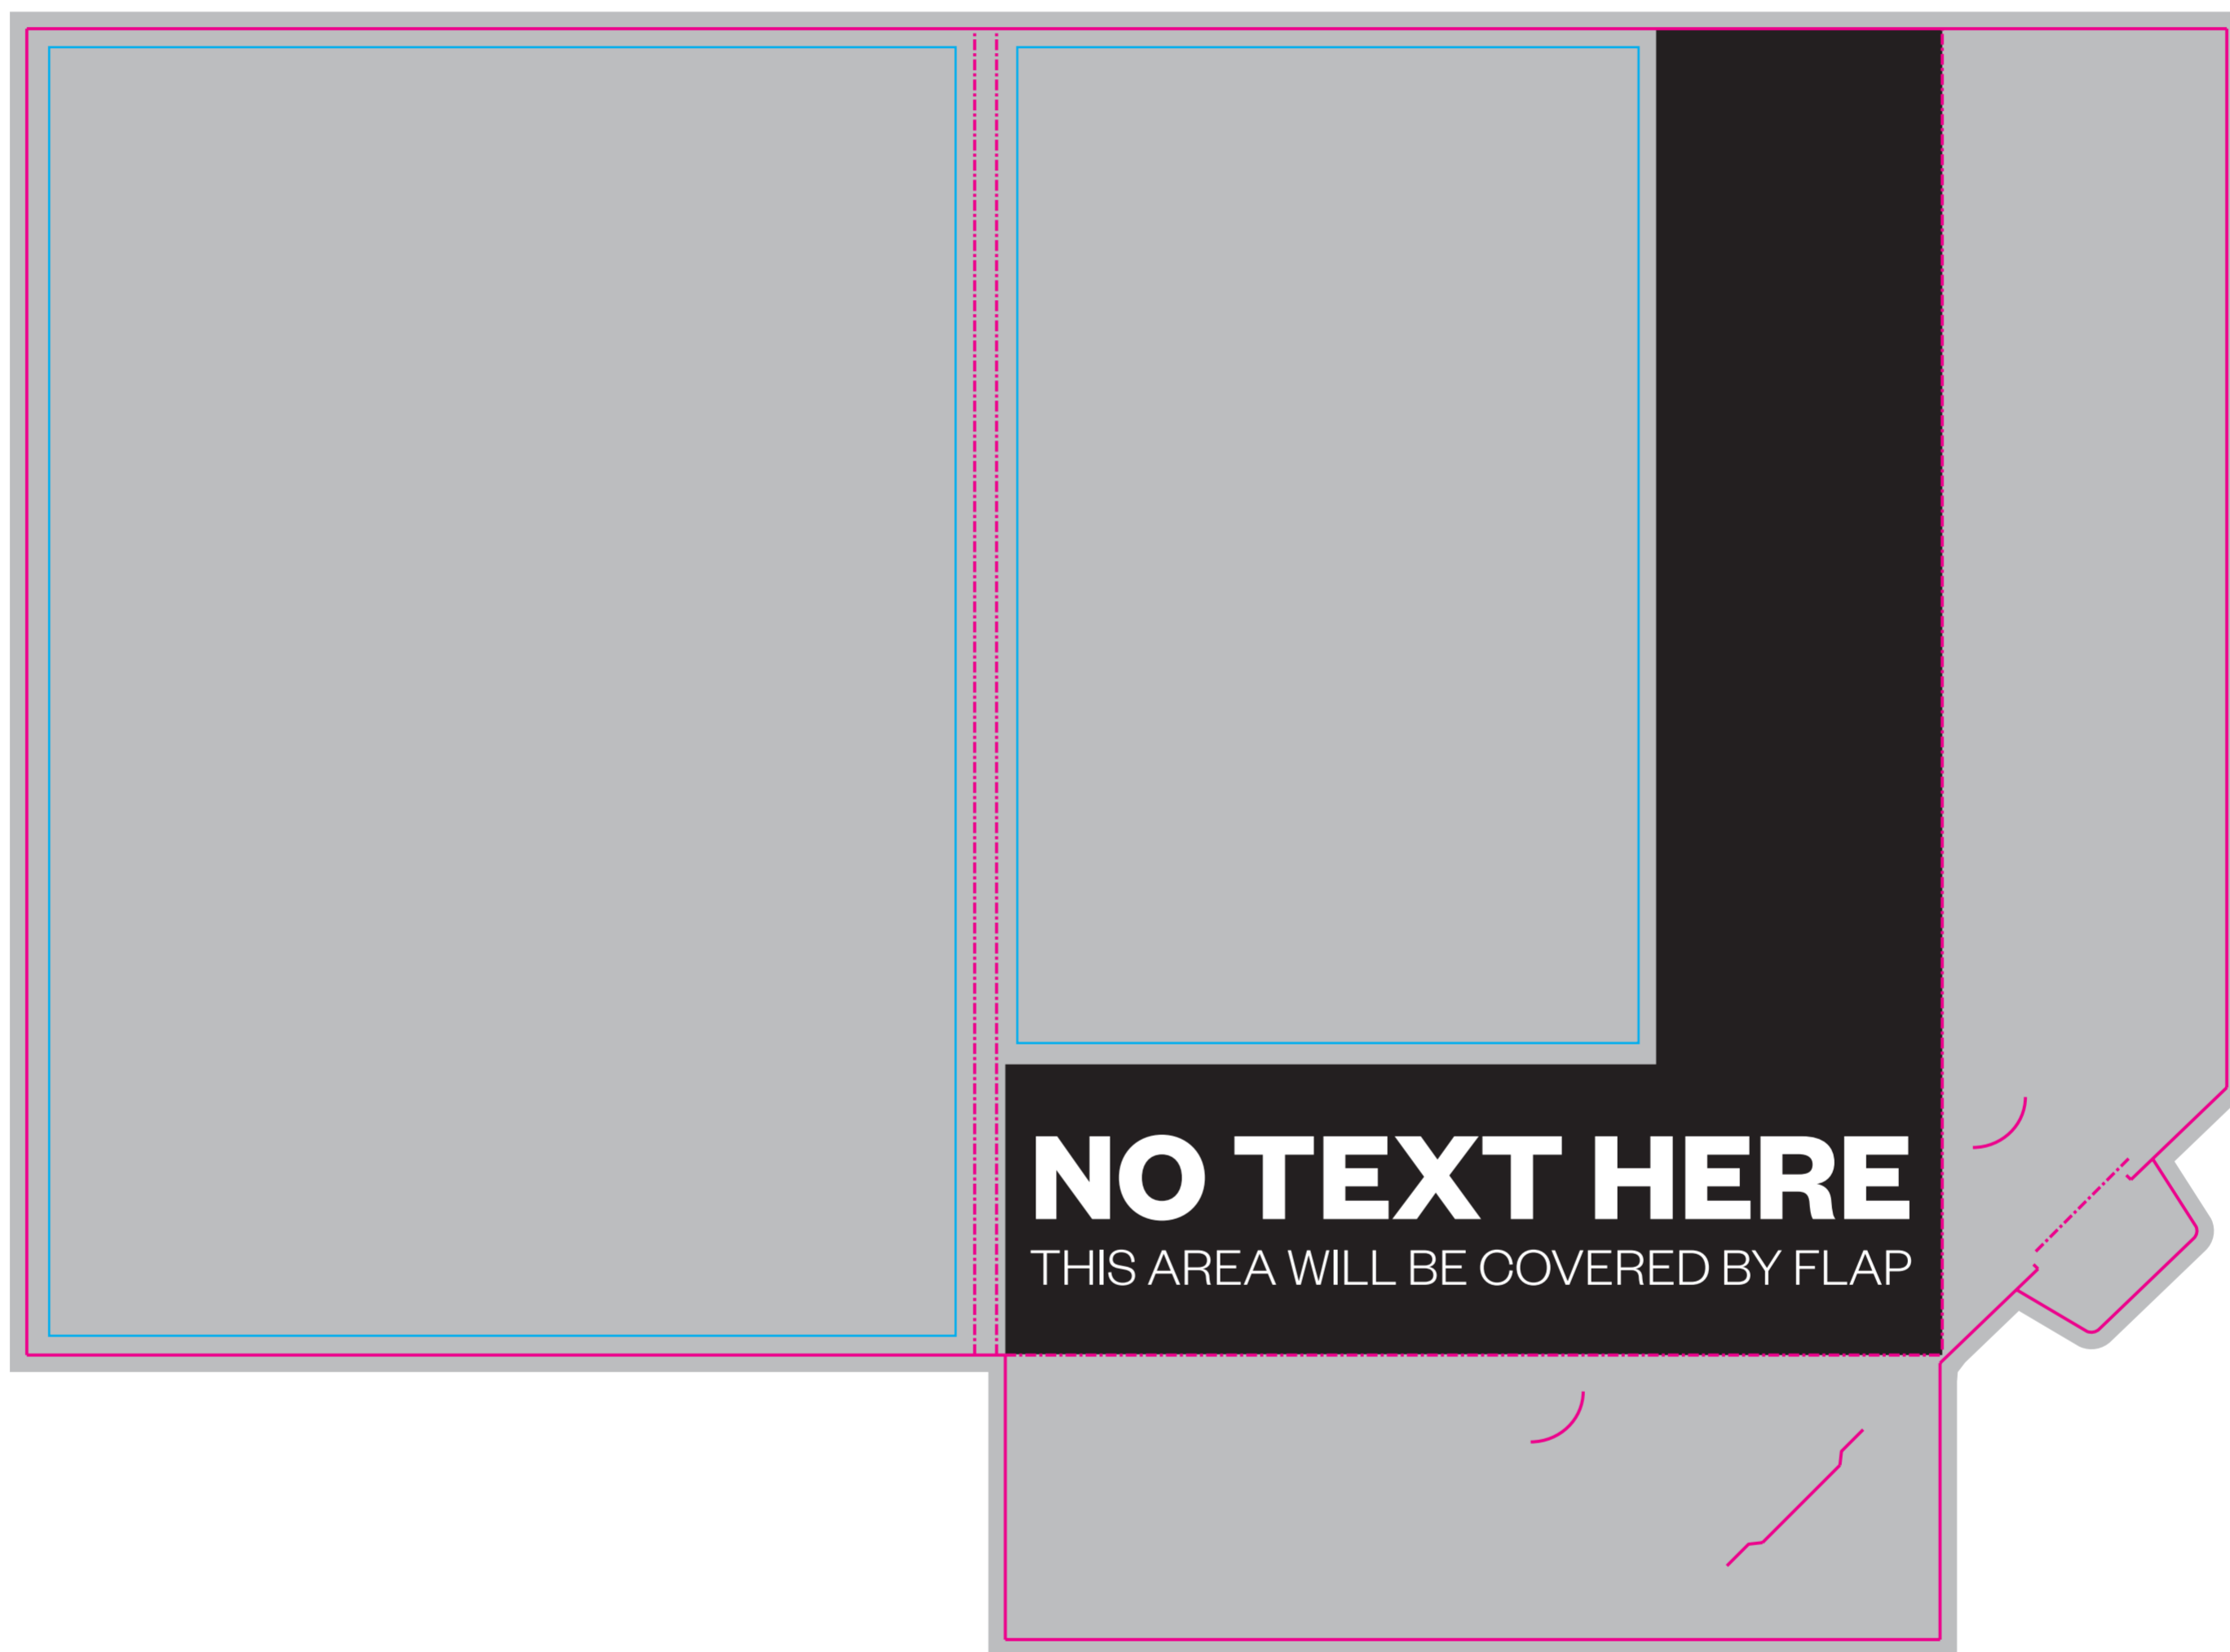

INNER
PLEASE NOTE:
THIS TEMPLATE HAS 2 PAGES

Artwork Requirements

- Logos and text in vector when ever possible
- 3mm Bleed
- Images in CMYK at 300dpi
- All text converted to outlines
- Artwork supplied full size when possible

Accepted File Formats:

- Adobe Illustrator Ai/EPS files
- Adobe PDF High Resolution (recommended)

Contact Us:

**IF YOU REQUIRE ASSISTANCE,
PLEASE CONTACT OUR STUDIO:**

(0115) 940051
studio@crsgraphics.co.uk